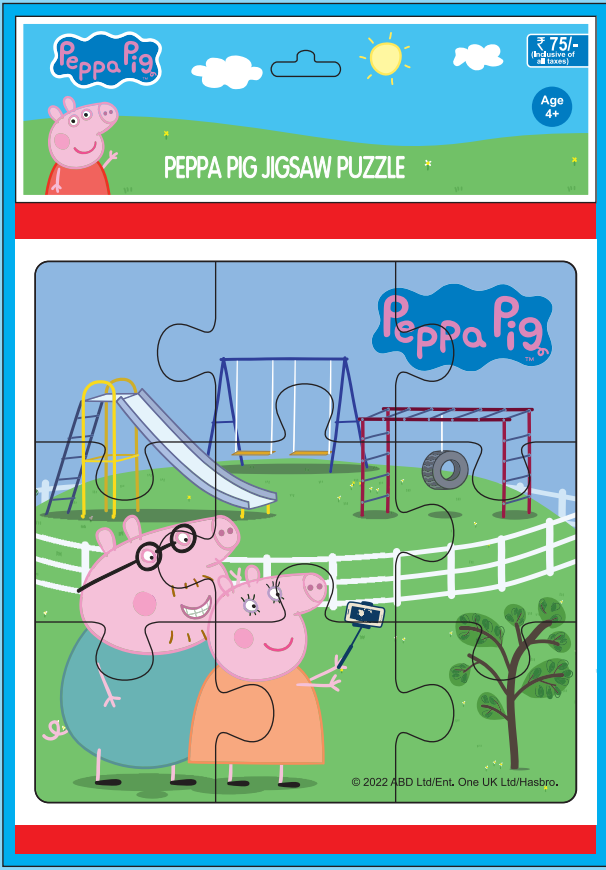

PRODUCT CATALOGUE

4.3 Cm Header
12 Cm

JIGSAW PACK

MRP
₹ 75/-

Product Name: Jigsaw Pack
Size : 12 x 12 cm
Inner Pack : 4 Jigsaw Puzzle in one pack
Outer Pack : 200 Jigsaw in one Carton

4.3 Cm Header
12 Cm

130 mm