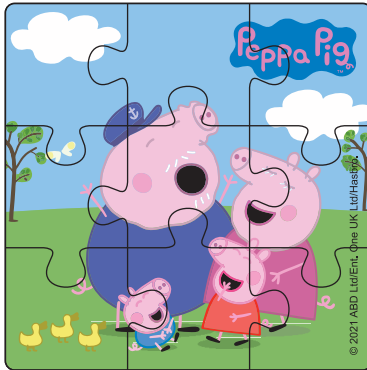

130 mm

130 mm

130 mm

JIGSAW PACK

MRP ₹99/-

Product Name: Jigsaw Pack
Size : 12 x 12 cm
Inner Pack : 6 Jigsaw Puzzle in one pack
Outer Pack : 60 Jigsaw in one Carton