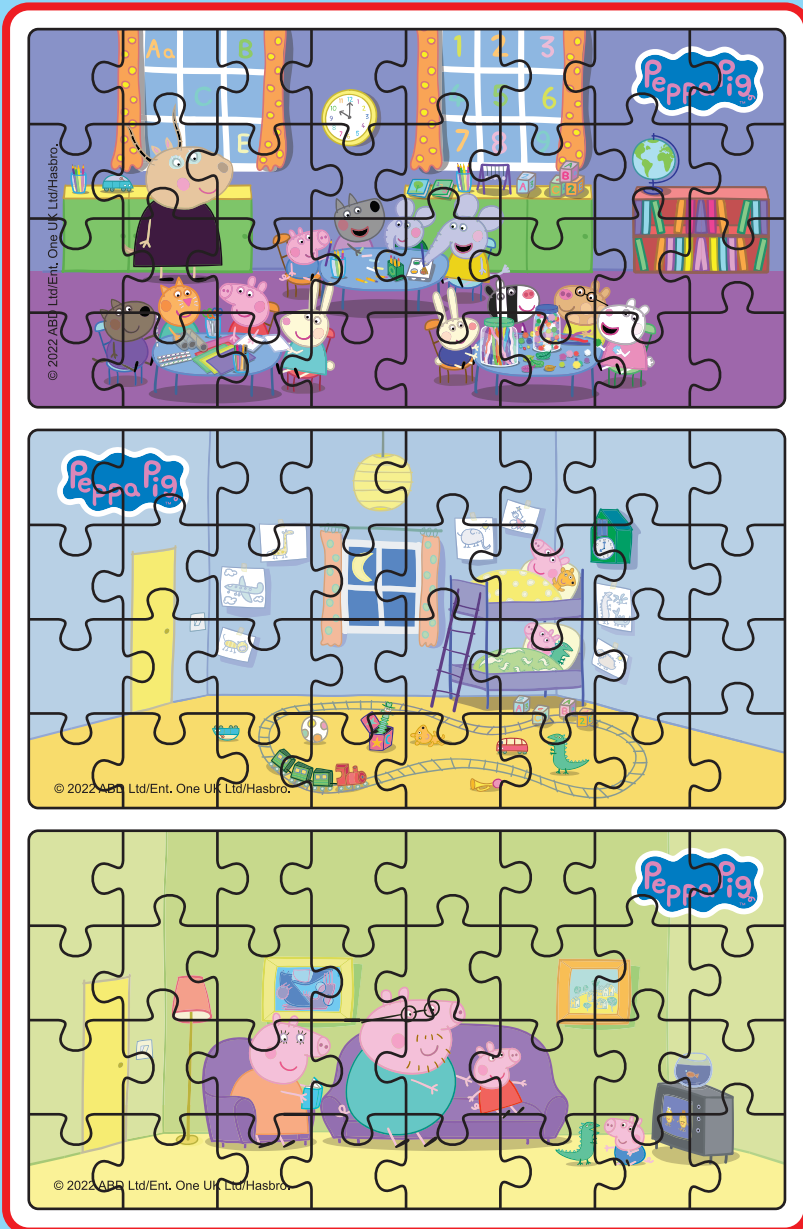

Product Name: Jigsaw Pack
 Size : 12 x 24 cm
 Inner Pack : 3 Jigsaw Puzzle in one pack
 Outer Pack : 36 Jigsaw in one Carton

JIGSAW PACK

MRP
₹ 249/-

Product Name: Jigsaw Pack
 Size : 12 x 24 cm
 Inner Pack : 3 Jigsaw Puzzle in one pack
 Outer Pack : 36 Jigsaw in one Carton

JIGSAW PACK

MRP
₹ 249/-

Product Name: Jigsaw Pack
Size : 12 x 24 cm
Inner Pack : 3 Jigsaw Puzzle in one pack
Outer Pack : 36 Jigsaw in one Carton

JIGSAW PACK

MRP
₹ 249/-

Product Name: Jigsaw Pack
 Size : 12 x 24 cm
 Inner Pack : 3 Jigsaw Puzzle in one pack
 Outer Pack : 36 Jigsaw in one Carton

© The Pinkfong Company, © 2022 Viacom.

© The Pinkfong Company, © 2022 Viacom.

© The Pinkfong Company, © 2022 Viacom.

JIGSAW PACK

MRP
₹ 249/-

Product Name: Jigsaw Pack
Size : 12 x 24 cm
Inner Pack : 3 Jigsaw Puzzle in one pack
Outer Pack : 36 Jigsaw in one Carton