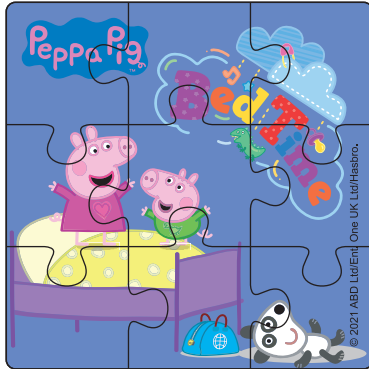

130 mm

130 mm

130 mm

JIGSAW PACK

MRP ₹99/-

Product Name: Jigsaw Pack
Size : 12 x 12 cm
Inner Pack : 6 Jigsaw Puzzle in one pack
Outer Pack : 60 Jigsaw in one Carton