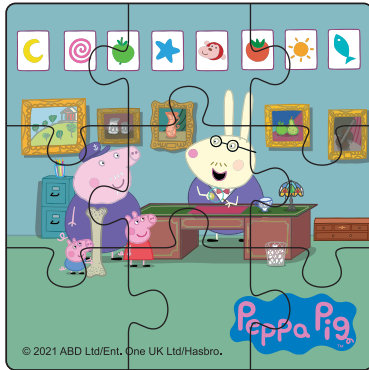

130 mm

130 mm

130 mm

JIGSAW PACK

MRP ₹99/-

Product Name: Jigsaw Pack
Size : 12 x 12 cm
Inner Pack : 6 Jigsaw Puzzle in one pack
Outer Pack : 60 Jigsaw in one Carton