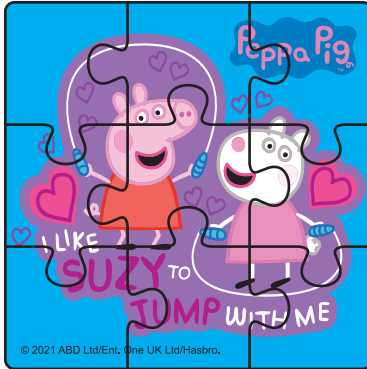

130 mm

130 mm

130 mm

JIGSAW PACK

MRP ₹99/-

Product Name: Jigsaw Pack
Size : 12 x 12 cm
Inner Pack : 6 Jigsaw Puzzle in one pack
Outer Pack : 60 Jigsaw in one Carton