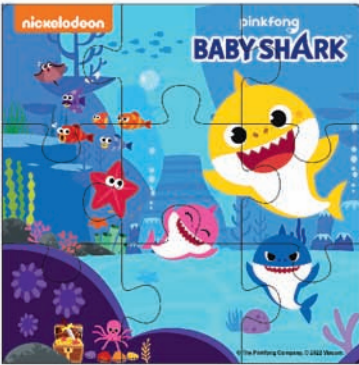

Product Name: Jigsaw Pack
Size : 12 x 12 cm
Inner Pack : 8 Jigsaw Puzzle in one pack
Outer Pack : 48 Jigsaw in one Carton

150 mm

150 mm

150 mm

MRP ₹ 175/-

JIGSAW PACK

Product Name: Jigsaw Pack
Size : 12 x 12 cm
Inner Pack : 8 Jigsaw Puzzle in one pack
Outer Pack : 48 Jigsaw in one Carton