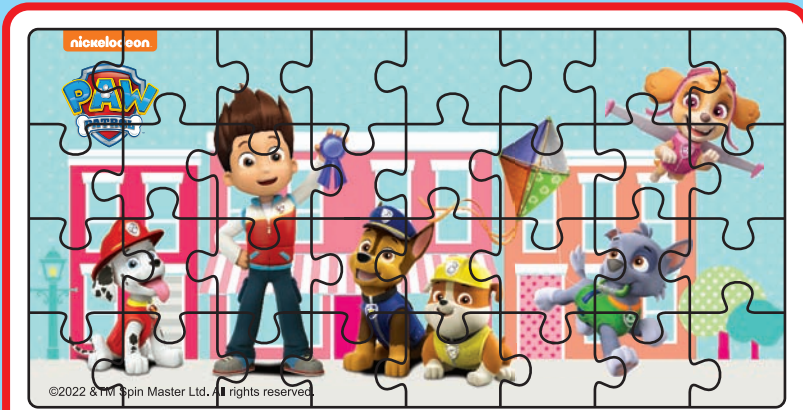

JIGSAW PACK

MRP
₹ 249/-

Product Name: Jigsaw Pack
Size : 12 x 24 cm
Inner Pack : 3 Jigsaw Puzzle in one pack
Outer Pack : 36 Jigsaw in one Carton

JIGSAW PACK

MRP
₹ 249/-

Product Name: Jigsaw Pack
 Size : 12 x 24 cm
 Inner Pack : 3 Jigsaw Puzzle in one pack
 Outer Pack : 36 Jigsaw in one Carton