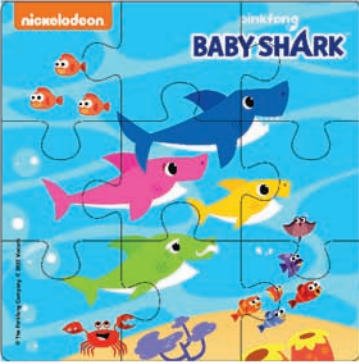

Product Name: Jigsaw Pack
Size : 12 x 12 cm
Inner Pack : 8 Jigsaw Puzzle in one pack
Outer Pack : 48 Jigsaw in one Carton

150 mm

150 mm

150 mm

MRP ₹ 175/-

JIGSAW PACK

Product Name: Jigsaw Pack
Size : 12 x 12 cm
Inner Pack : 8 Jigsaw Puzzle in one pack
Outer Pack : 48 Jigsaw in one Carton