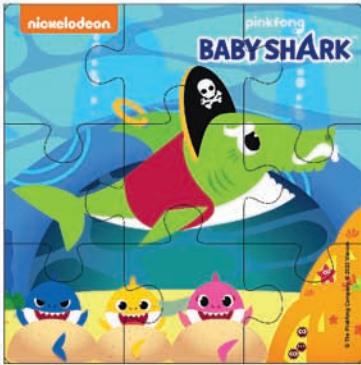

Product Name: Jigsaw Pack
Size : 12 x 12 cm
Inner Pack : 8 Jigsaw Puzzle in one pack
Outer Pack : 48 Jigsaw in one Carton

150 mm

150 mm

150 mm

MRP ₹ 175/-

JIGSAW PACK

Product Name: Jigsaw Pack
Size : 12 x 12 cm
Inner Pack : 8 Jigsaw Puzzle in one pack
Outer Pack : 48 Jigsaw in one Carton