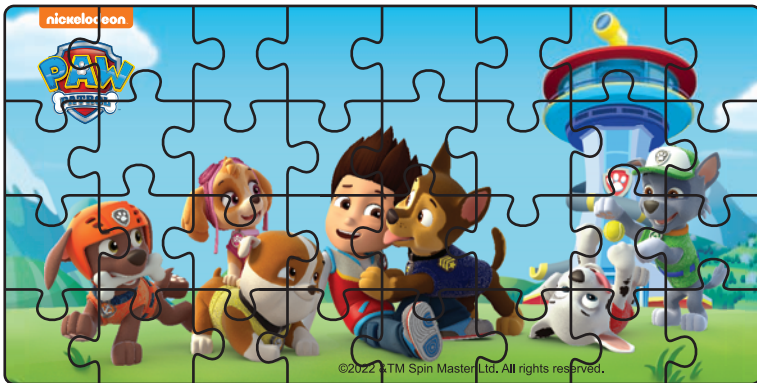

JIGSAW PACK

MRP
₹ 249/-

Product Name: Jigsaw Pack
Size : 12 x 24 cm
Inner Pack : 3 Jigsaw Puzzle in one pack
Outer Pack : 36 Jigsaw in one Carton

JIGSAW PACK

MRP
₹ 249/-

Product Name: Jigsaw Pack
 Size : 12 x 24 cm
 Inner Pack : 3 Jigsaw Puzzle in one pack
 Outer Pack : 36 Jigsaw in one Carton