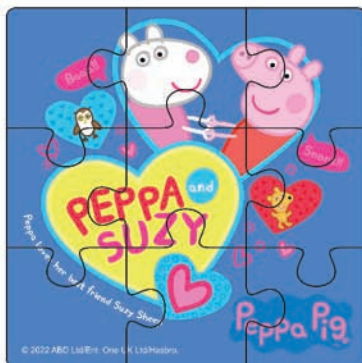

150 mm

150 mm

150 mm

JIGSAW PACK

MRP
₹ 175/-

Product Name: Jigsaw Pack
Size : 12 x 12 cm
Inner Pack : 8 Jigsaw Puzzle in one pack
Outer Pack : 48 Jigsaw in one Carton