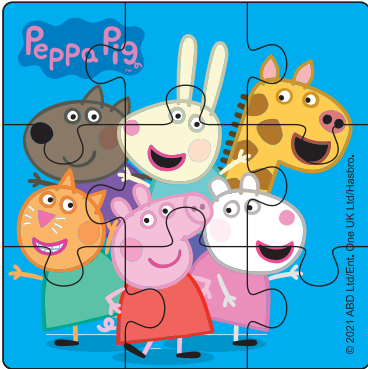

130 mm

130 mm

130 mm

JIGSAW PACK

MRP ₹99/-

Product Name: Jigsaw Pack
Size : 12 x 12 cm
Inner Pack : 6 Jigsaw Puzzle in one pack
Outer Pack : 60 Jigsaw in one Carton