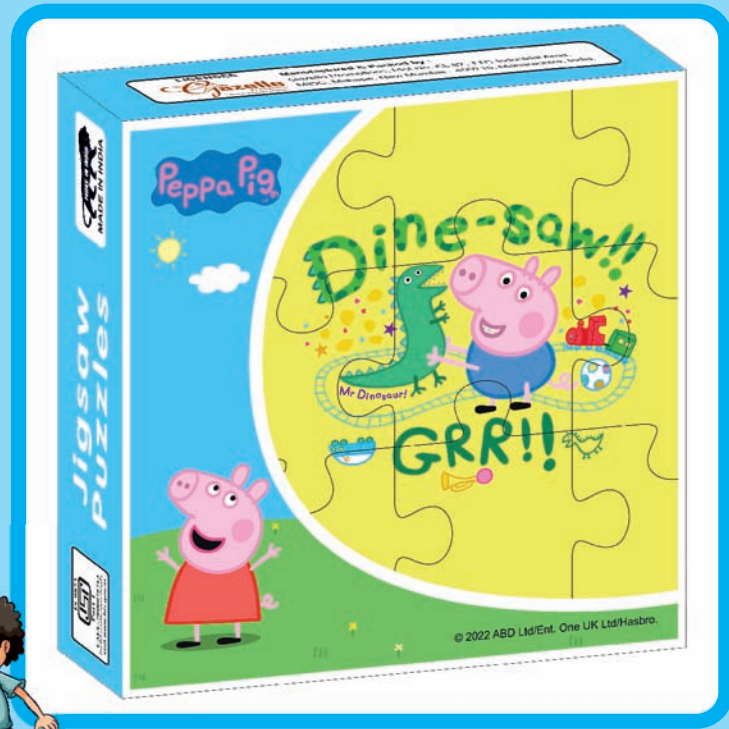

JIGSAW PACK

MRP
₹ 175/-

Product Name: Jigsaw Pack
 Size : 12 x 12 cm
 Inner Pack : 8 Jigsaw Puzzle in one pack
 Outer Pack : 48 Jigsaw in one Carton

150 mm

150 mm

150 mm

JIGSAW PACK

MRP
₹ 175/-